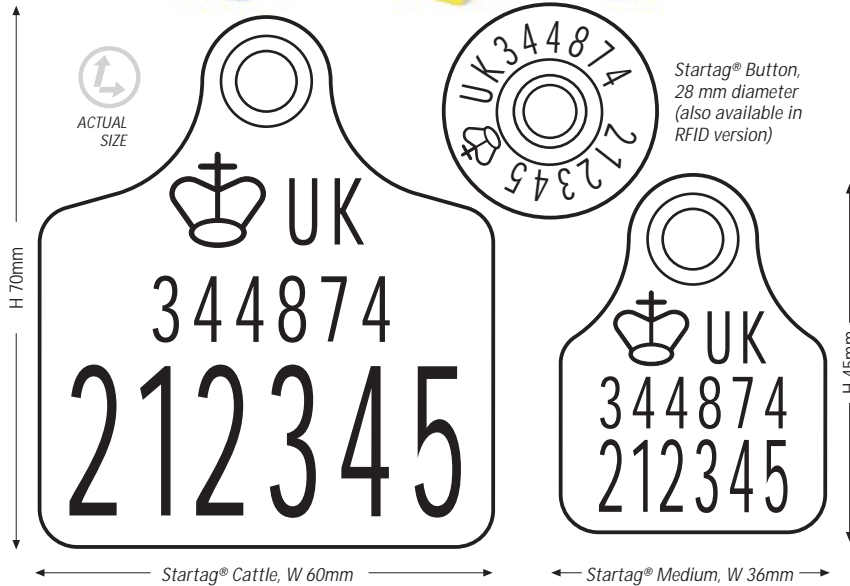

ACTUAL SIZES

ORDER CODE

PRICING

N-RE1	DEFRA Replacement Tag, up to 5.....	3,95
N-RE5	DEFRA Replacement Tag, 6 and over.....	2,50
	Tag, 20 and over.....	2,40
EXPORT		
NT44E	DEFRA Export Large/Large with barcode on both parts.....	1,65
NT4FE	DEFRA Export Large/I-Tag (FDX) EID with barcode on large tag.....	2,30
NT4ME	DEFRA Export Large/Metaltag with barcode on large tag.....	1,35
COMBINATIONS		
NT4MU	DEFRA Startag Large/Metaltag Combination.....	1,30
NT44U	DEFRA Startag Large/Large Combination.....	1,60
NT44M	DEFRA Startag Large/Large with space to write on second tag.....	1,60
NT42U	DEFRA Startag Large/Medium Combination.....	1,50
NT40U	DEFRA Startag Large/Button Combination.....	1,35
NT4FU	DEFRA Startag Large/I-Tag (FDX) EID Combination.....	2,30
NT-4U	DEFRA Startag Large Primary Printed.....	1,05
NT-2U	DEFRA Startag Medium Secondary Printed.....	1,05
NT-OU	DEFRA Startag Button Secondary Printed.....	0,85
NT-FU	DEFRA Startag I-Tag (FDX) Button Printed & Encoded.....	1,70
NT-MU	DEFRA Metaltag Printed.....	0,38
APPLICATORS + PENS		
EPNDP	Permanent Marker pen Bullet & Fine Point in same pack.....	4,25
ACSTA	Startag Applicator (Startag & I-Tag).....	18,00
STPIN	Surettag old plier conversion needle (Startag).....	3,00
ACMET	Metaltag Applicator (Metaltag).....	18,00
ACKET	Old Plier Conversion Insert.....	FREE
Minimum order quantity 25 tags