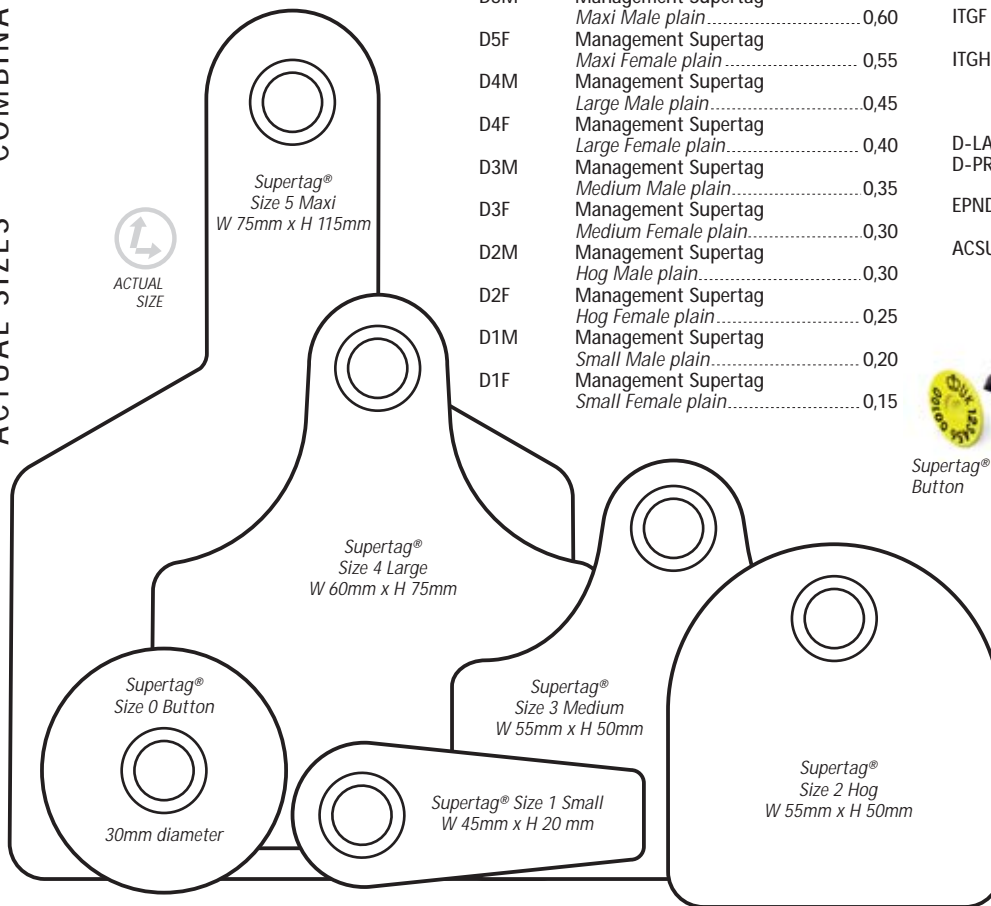

Lifetime
Guarantee

Ergonomic handle
shaped for hand

All Nylon Design

Clear laser
printing etched deep
into the plastic

Low cost,
easy to use

Fits most
applicators:

A'flex
N'Star
S'well
Dalton

Startag®
Applicator

see „How to order“

Supertags® can be branded with your farm logo

High quality Polyurethane in 8 bright colours

All Nylon Design.
Able to read Electronic Tags when already in plier

Lifetime Guarantee

Ergonomic handle shaped for hand

Each size interchangeable to each other

U.V. Stabilised and Microbial resistant plastic material

No Needle Applicator

Supertag® (ACSUP) Applicator

ORDER CODE

PRICING

COMBINATION CHOICES	
D5M	Management Supertag Maxi Male plain.....0,60
D5F	Management Supertag Maxi Female plain.....0,55
D4M	Management Supertag Large Male plain.....0,45
D4F	Management Supertag Large Female plain.....0,40
D3M	Management Supertag Medium Male plain.....0,35
D3F	Management Supertag Medium Female plain.....0,30
D2M	Management Supertag Hog Male plain.....0,30
D2F	Management Supertag Hog Female plain.....0,25
D1M	Management Supertag Small Male plain.....0,20
D1F	Management Supertag Small Female plain.....0,15