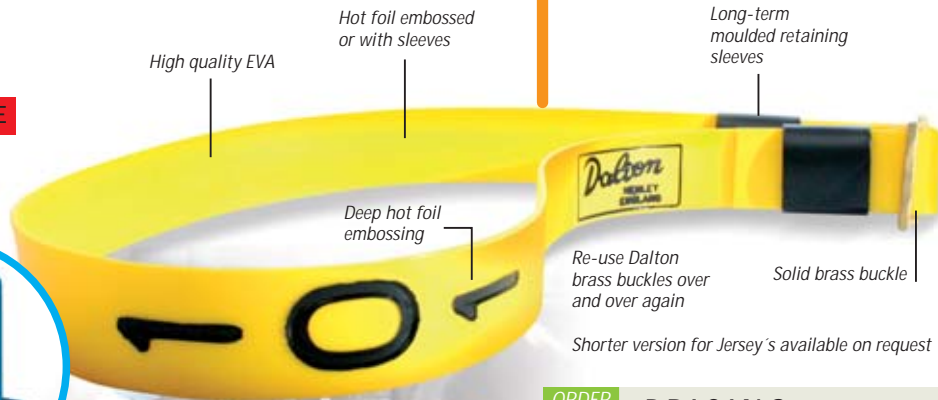

Popular Combinations:

Supertag® Large

QUESTIONS? FREEPHONE: 0800 838 882

Neck Strap

- Management
- High Visibility

Neck Tag Colour Range **YE LB WH GN RE**

Tough & strong for transponders and numbers

Re-use Dalton brass buckles over and over again