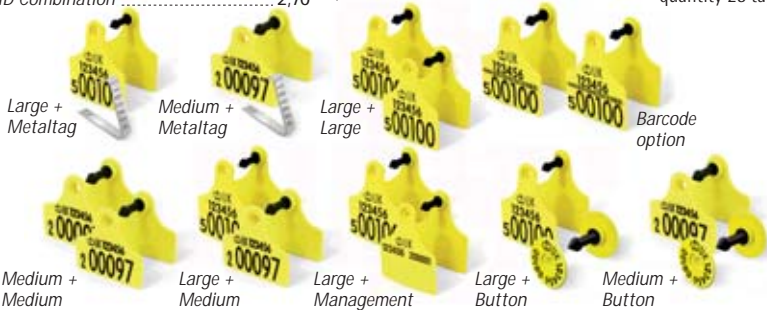

DT3MU	DEFRA Supertag Medium/Metaltag Combination	1,20
DT33U	DEFRA Supertag Medium/Medium Combination	1,40
DT33M	DEFRA Supertag Medium/Medium with space to write on second tag	1,40
DT30U	DEFRA Supertag Medium/Button Combination	1,25
DT3FU	DEFRA Supertag Medium/I-Tag (FDX) EID Combination	2,40
DT3HU	DEFRA Supertag Medium/I-Tag (HDX) EID Combination	2,70
DT-4U	DEFRA Supertag Large Primary Printed	1,05
DT-3U	DEFRA Supertag Medium Primary Printed	1,05
DT-OU	DEFRA Supertag Button Secondary Printed	0,85
DT-FU	DEFRA Supertag I-Tag (FDX) Button Printed & Encoded	2,00
DT-HU	DEFRA Supertag I-Tag (HDX) Button Printed & Encoded	2,40
DT-MU	DEFRA Supertag Metaltag Printed	0,38
APPLICATORS + PENS		
EPNDP	Permanent Marker pen Bullet & Fine Point in same pack	4,25
ACSUP	Supertag Applicator (Supertag)	18,00
ACITC	I-Tag Applicator (I-Tag)	18,00
ACMET	Metaltag Applicator (Metaltag)	18,00
ACKET	Metaltag Old Plier Conversion Insert	FREE

Minimum order quantity 25 tags