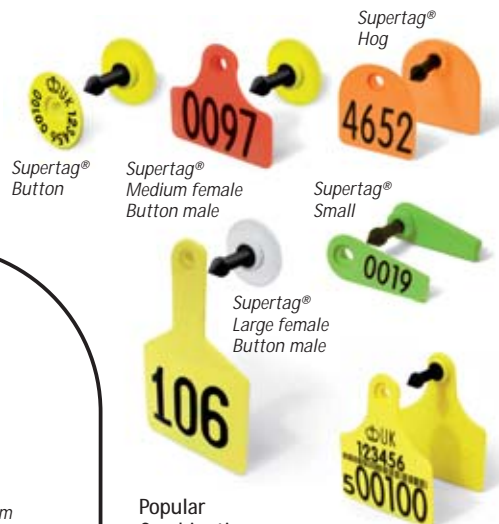

Supertag®

QUESTIONS? FREEPHONE: 0800 838 882

► Management

● 99% Retention Rate

■ Supertag® Colour Range

YE	WH	GN	LB	OR	RE	BK	PI
----	----	----	----	----	----	----	----

📶 Electronic Version available

£ Free Applicator with first order

see „How to order“

Supertags® can be branded with your farm logo

High quality Polyurethane in 8 bright colours

All Nylon Design.
Able to read Electronic Tags when already in plier

Lifetime Guarantee

Ergonomic handle shaped for hand

Each size interchangeable to each other

U.V. Stabilised and Microbial resistant plastic material

No Needle Applicator

Supertag® (ACSUP) Applicator

ORDER CODE

PRICING

COMBINATION CHOICES	
D5M	Management Supertag Maxi Male plain.....0,60
D5F	Management Supertag Maxi Female plain.....0,55
D4M	Management Supertag Large Male plain.....0,45
D4F	Management Supertag Large Female plain.....0,40
D3M	Management Supertag Medium Male plain.....0,35
D3F	Management Supertag Medium Female plain.....0,30
D2M	Management Supertag Hog Male plain.....0,30
D2F	Management Supertag Hog Female plain.....0,25
D1M	Management Supertag Small Male plain.....0,20
D1F	Management Supertag Small Female plain.....0,15

Popular Combinations:

Supertag® Large

QUESTIONS? FREEPHONE: 0800 838 882

Neck Strap

- Management
- High Visibility

Neck Tag Colour Range **YE LB WH GN RE**

Tough & strong for transponders and numbers

Re-use Dalton brass buckles over and over again