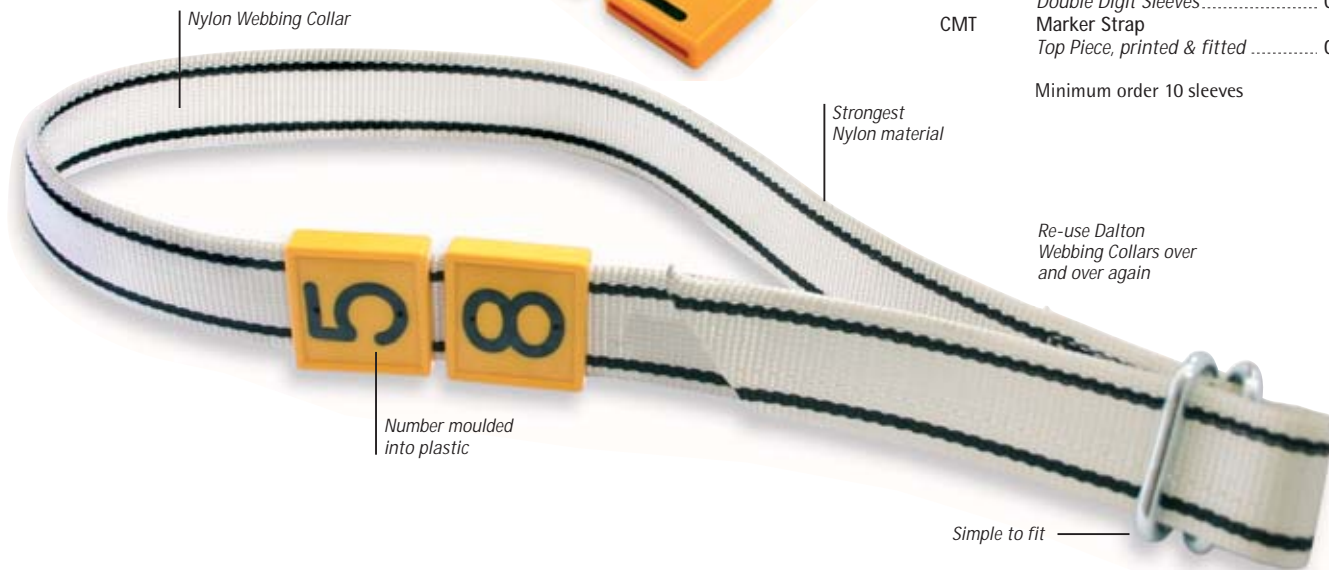

Popular Combinations:

Supertag® Large

QUESTIONS? FREEPHONE: 0800 838 882

Neck Strap

- Management
- High Visibility

Neck Tag Colour Range **YE LB WH GN RE**

Tough & strong for transponders and numbers

Re-use Dalton brass buckles over and over again

Shorter version for Jersey's available on request

ORDER CODE

PRICING

MARKER STRAPS

CMM	Marker Strap Complete with buckle & Keepers, plain	2,95
CM0	Marker Strap Complete excluding Brass Buckle & Keepers, plain	1,70
CM1	Hot Foil Stamping Add	0,60
CMT	Marker Strap Top Piece, printed & fitted	0,90
BBK	Marker Strap Solid Brass Buckle	1,20
SPK	Marker Strap Keeper Sleeves, pair	0,40

Webbing Collar

- ▶ Management
- Re-usable / easy to see

Sleeve Colour Range **YE LB WH GN RE**

ORDER CODE

PRICING

WEBBING COLLARS

CNCWI	Nylon Webbing Collar <i>Thick Style</i>	3,65
CNCTH	Nylon Webbing Collar <i>Thin Style (for transponders)</i>	3,65
CNCS2	Moulded Numbered <i>Single Digit Sleeves</i>	0,60
CNCD2	Moulded Numbered <i>Double Digit Sleeves</i>	0,85
CNCS1	Hot Foil Slimline <i>Single Digit Sleeves</i>	0,55
CNCD1	Hot Foil Slimline <i>Double Digit Sleeves</i>	0,80
CMT	Marker Strap <i>Top Piece, printed & fitted</i>	0,90

Minimum order 10 sleeves

Re-use Dalton Webbing Collars over and over again

Ankle Strap

► Management

● Re-usable

Ankle Strap Colour Range **YE LB WH GN RE**

Tough & strong for transponders and numbers

Strong TPU